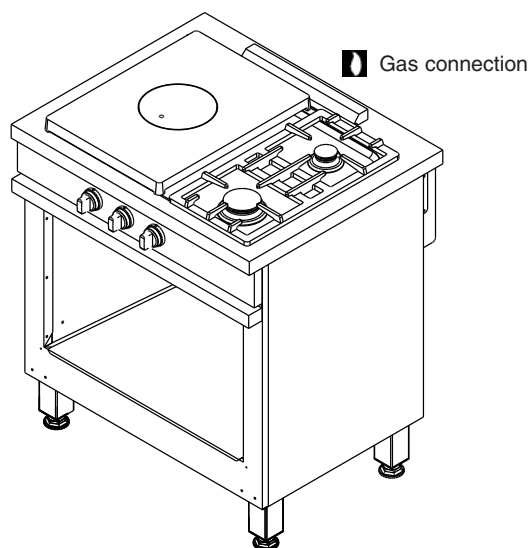

CMG 830 CF.

Simmer Plate.

- Cast iron simmer plate (400 x 500 mm) with removable disk.
- 2 x 3 kW burners.
- Thermocouple safety.
- Open bay.
- Supplied without shelves.

CMG 830 CF W 800 - D 650 - H 900

Shelves option - 5 levels for Gastronorm 1/1 containers.

ECH 804

Door option.

CPM 800

2 gas burners, simmer Plate

CMG 830 CF

N° 35 bis - 2

The Chef's Choice.