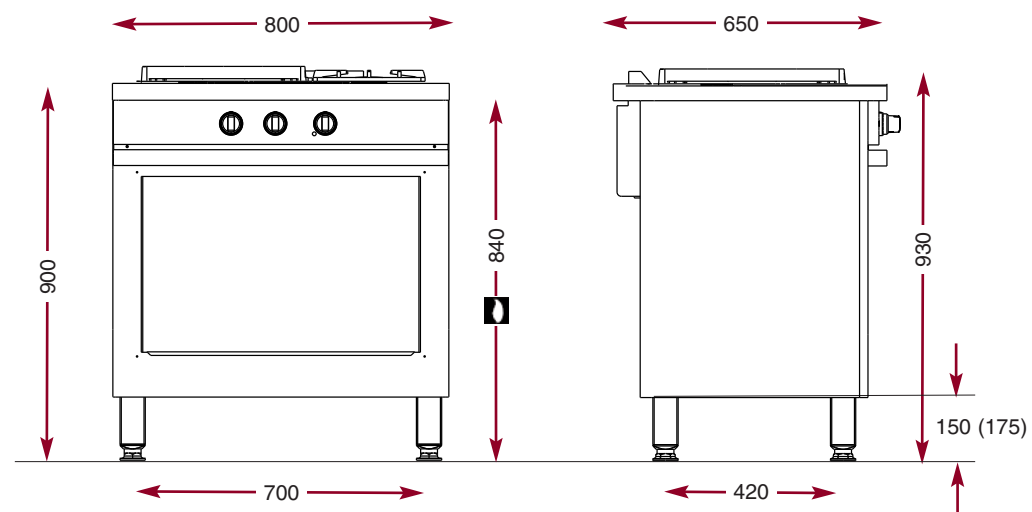

CMG 830 CF.

Simmer Plate.

- Cast iron simmer plate (400 x 500 mm) with removable disk.
- 2 x 3 kW burners.
- Thermocouple safety.
- Open bay.
- Supplied without shelves.

CMG 830 CF W 800 - D 650 - H 900

Shelves option - 5 levels for Gastronorm 1/1 containers.

ECH 804

Door option.

CPM 800

2 gas burners, simmer Plate

CMG 830 CF

N° 35 bis - 2

The Chef's Choice.