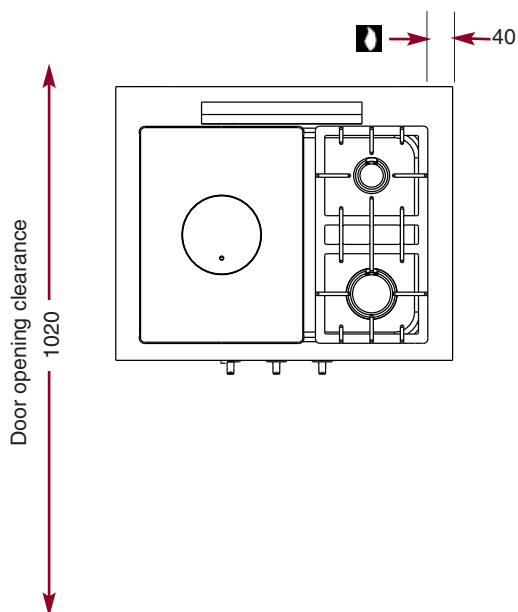

CMG 830 CF.

Simmer Plate.

- Cast iron simmer plate (400 x 500 mm) with removable disk.
- 2 x 3 kW burners.
- Thermocouple safety.
- Open bay.
- Supplied without shelves.

CMG 830 CF W 800 - D 650 - H 900

Shelves option - 5 levels for Gastronorm 1/1 containers.

ECH 804

Door option.

CPM 800

2 gas burners, simmer Plate

CMG 830 CF

N° 35 bis - 2

The Chef's Choice.